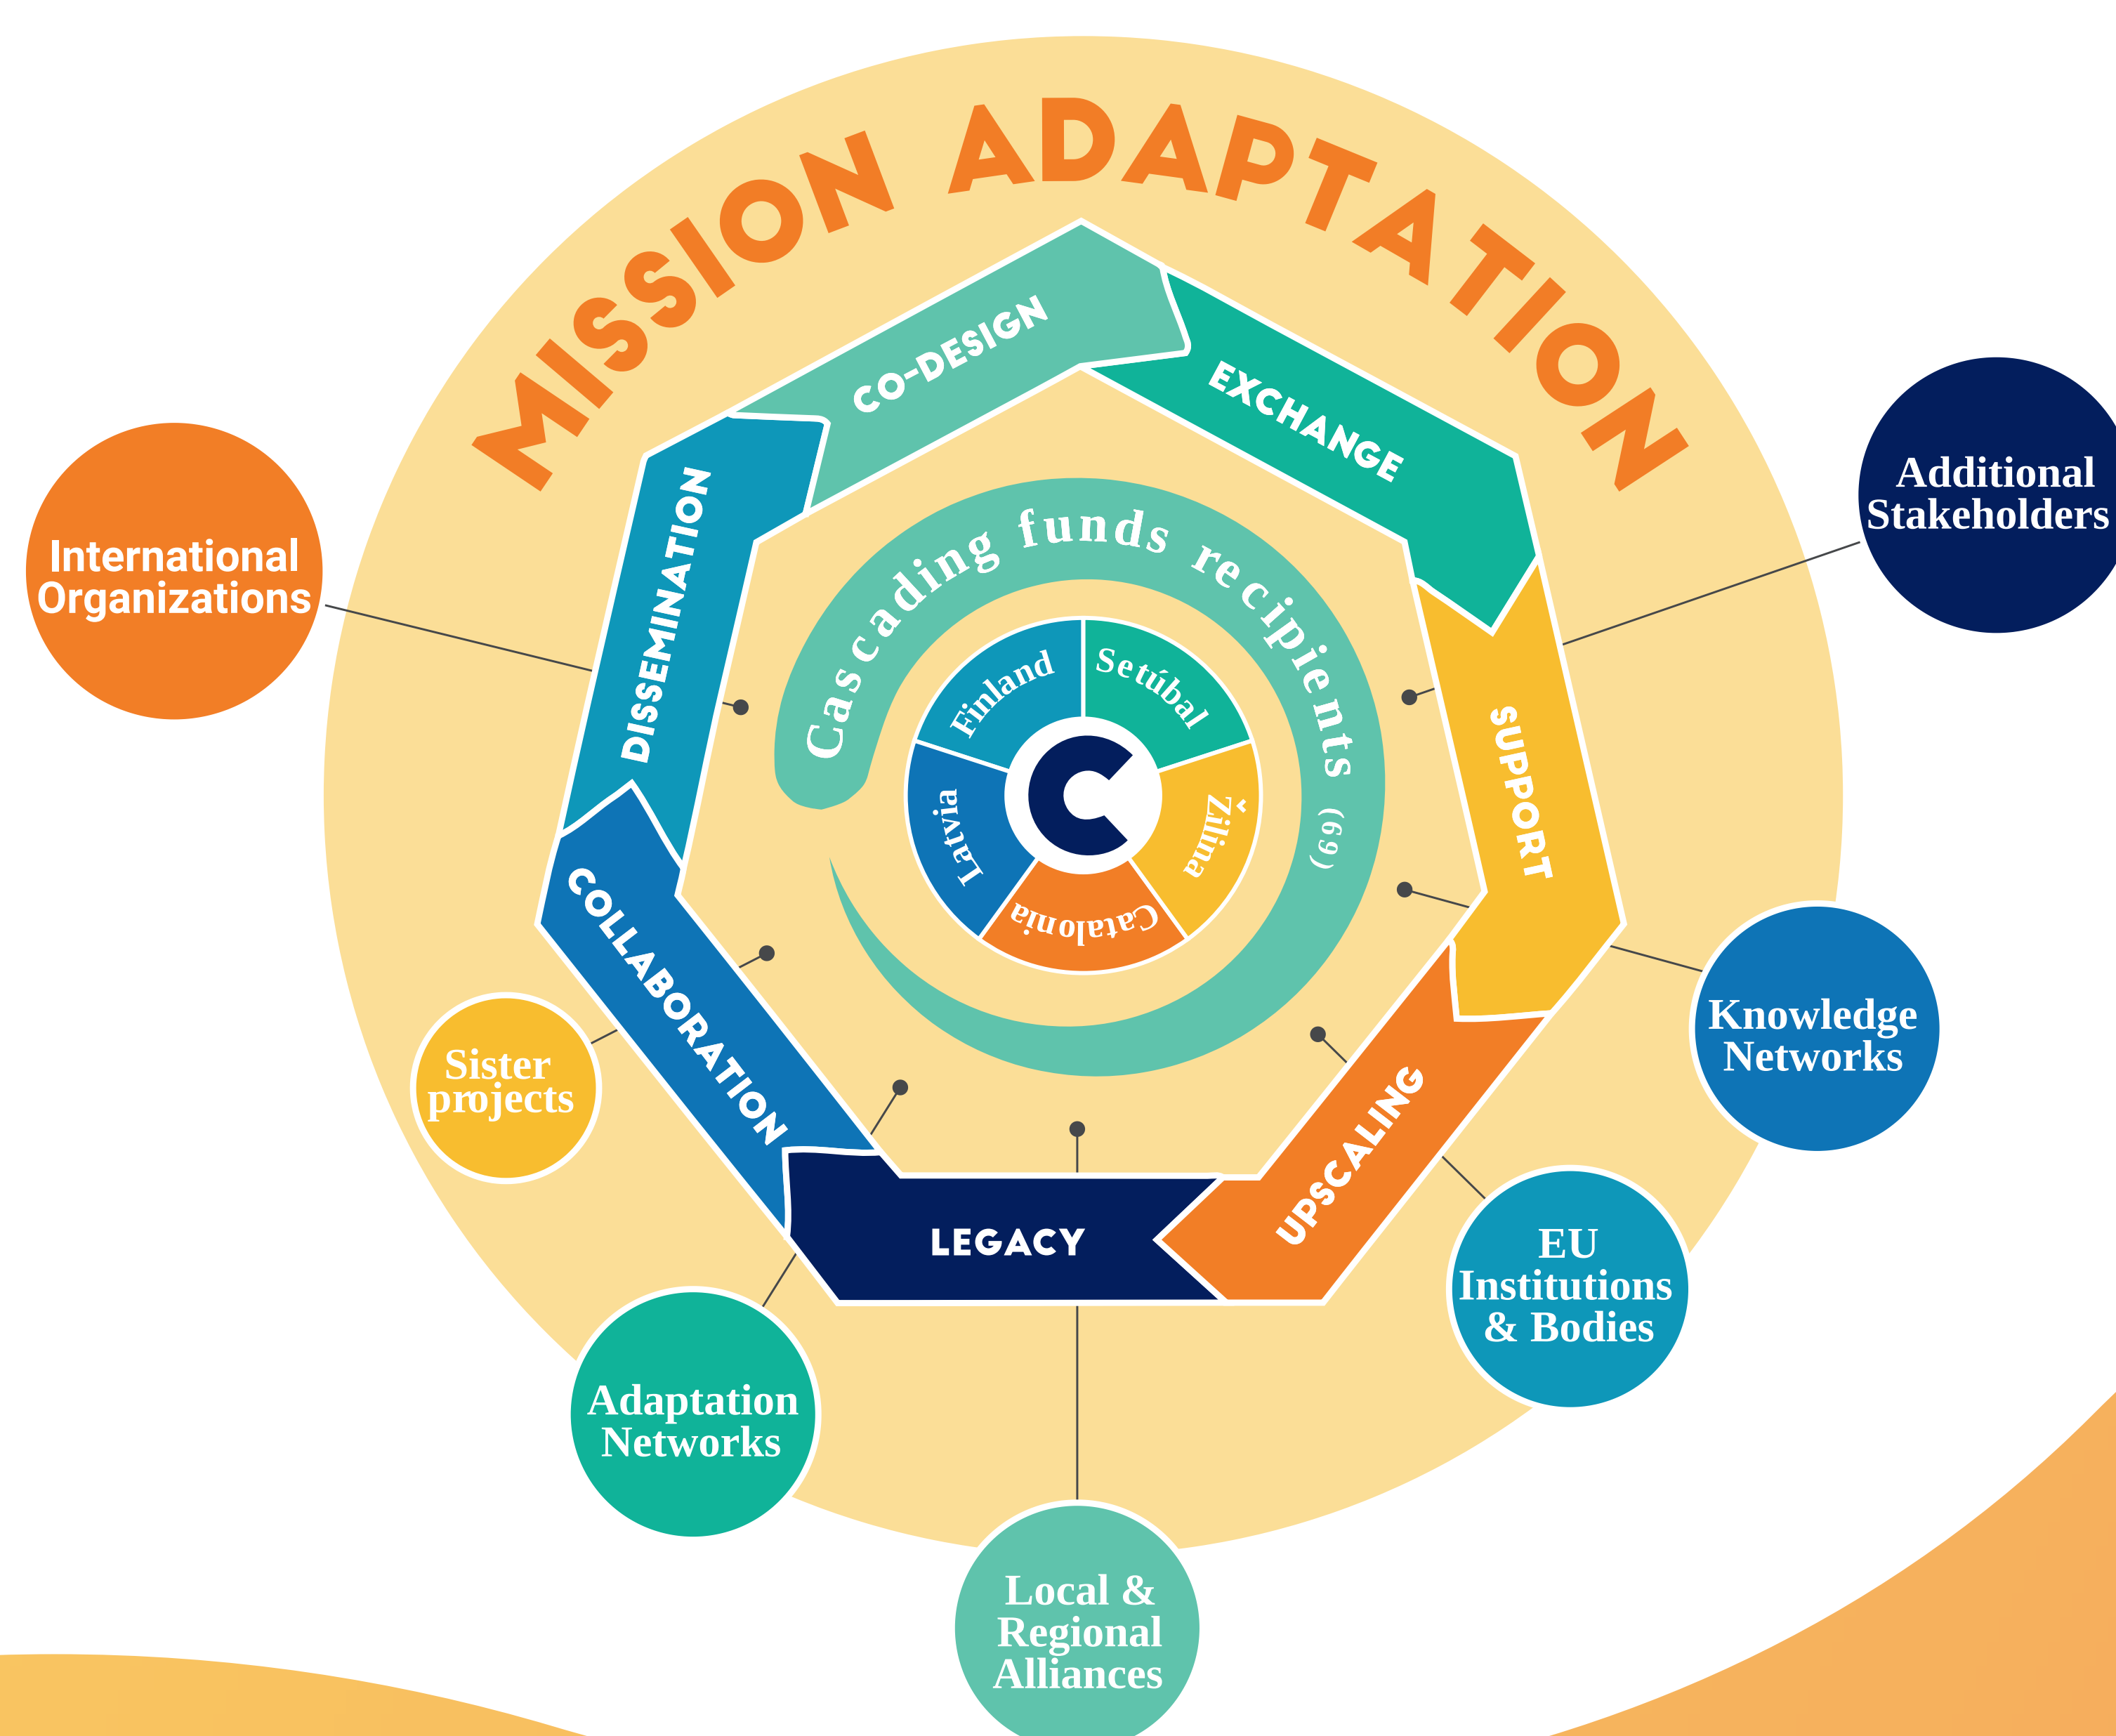

COMMUNITY OF PRACTICE

ON REGIONAL CLIMATE RISK ASSESSMENT

A network to foster learning, exchange of knowledge, and collaboration among practitioners, experts, and stakeholders engaged in climate risk assessment at local and regional levels across Europe

YOUR VOICE MATTERS

The CoP brings together individuals and organizations committed to advancing climate resilience by sharing experiences, co-designing solutions, and building capacity through interactive workshops, knowledge-sharing activities, and the development of innovative tools. Connect with like-minded professionals, share your experiences, and learn from others as we strive to shape a climate resilient future!

WEBSITE

LINKEDIN

ACTIVITIES

The CLIMAAX CoP supports a growing network of practitioners through thematic webinars, interactive discussions, and knowledge-sharing activities. It offers opportunities to exchange experiences, explore the practical use of project's Framework and Toolbox, and contribute to the co-development of climate risk assessment approaches tailored to local needs.